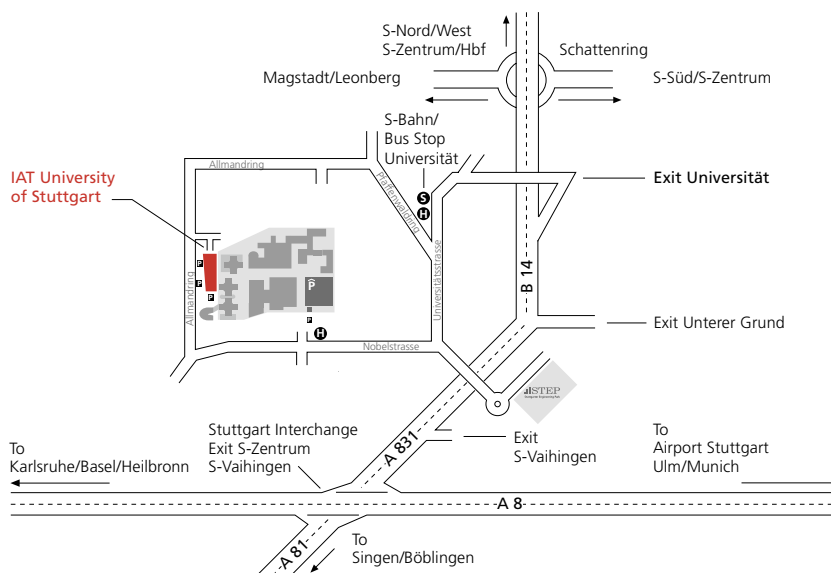

FRAUNHOFER-INSTITUT FÜR ARBEITSWIRTSCHAFT UND ORGANISATION IAO

How to find us: Institute Center Stuttgart

IAT Building
Allmandring 35
70569 Stuttgart, Germany

Fraunhofer IAO
Nobelstrasse 12
70569 Stuttgart, Germany

Phone +49 711 970-2499

By S-Bahn (suburban rail)
From Stuttgart main station or the airport, take S-Bahn (suburban rail) line S1, S2 or S3 in the direction of Vaihingen as far as the stop "Universität" (university). Follow the exit sign "Wohngebiet Schranne/Endelbang". From here it is a 15 minute walk to the institute (about 900 m). Alternatively, take the bus line 84, 91, 92, 746, 747, 748, 749 as far as the stop „Nobelstrasse“.

By car | Arriving on the A8 autobahn from the direction of Karlsruhe or Munich, when you reach the Stuttgart interchange (Autobahnkreuz Stuttgart), turn onto the A81/A381 following the signs to Stuttgart-Zentrum (city center). Continue to the exit "Universität" (university), then turn left at the traffic lights into Universitätstrasse, which leads into Nobelstrasse about 120 m later. The entrance to the Institute Center is on the right, just beyond the "Nobelstrasse" bus stop. Parking is available in the Institute Center's parking garage.

Taxi | From the airport to the Institute Center approximately 13 km (15 min.). From Stuttgart main station approx. 12 km (15 min.).