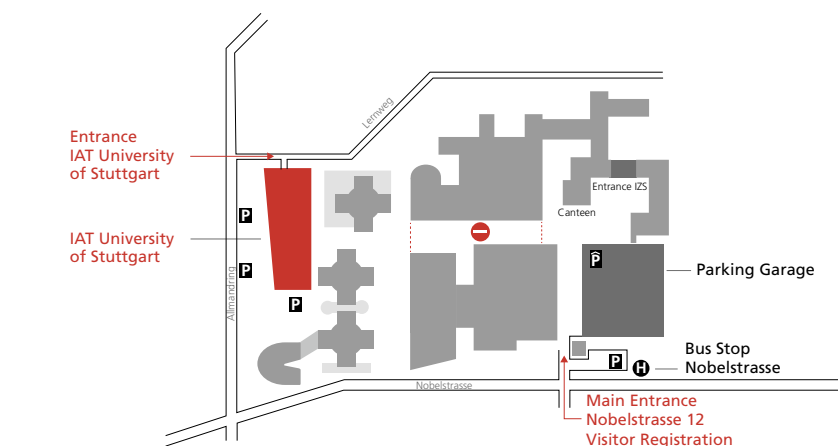

FRAUNHOFER-INSTITUT FÜR ARBEITSWIRTSCHAFT UND ORGANISATION IAO

How to find us: Institute Center Stuttgart

IAT Building
Allmandring 35
70569 Stuttgart, Germany

Fraunhofer IAO
Nobelstrasse 12
70569 Stuttgart, Germany

Phone +49 711 970-2499

By S-Bahn (suburban rail)
From Stuttgart main station or the airport, take S-Bahn (suburban rail) line S1, S2 or S3 in the direction of Vaihingen as far as the stop "Universität" (university). Follow the exit sign "Wohngebiet Schranne/Endelbang". From here it is a 15 minute walk to the institute (about 900 m). Alternatively, take the bus line 84, 91, 92, 746, 747, 748, 749 as far as the stop „Nobelstrasse“.

By car | Arriving on the A8 autobahn from the direction of Karlsruhe or Munich, when you reach the Stuttgart interchange (Autobahnkreuz Stuttgart), turn onto the A81/A381 following the signs to Stuttgart-Zentrum (city center). Continue to the exit "Universität" (university), then turn left at the traffic lights into Universitätstrasse, which leads into Nobelstrasse about 120 m later. The entrance to the Institute Center is on the right, just beyond the "Nobelstrasse" bus stop. Parking is available in the Institute Center's parking garage.

Taxi | From the airport to the Institute Center approximately 13 km (15 min.). From Stuttgart main station approx. 12 km (15 min.).